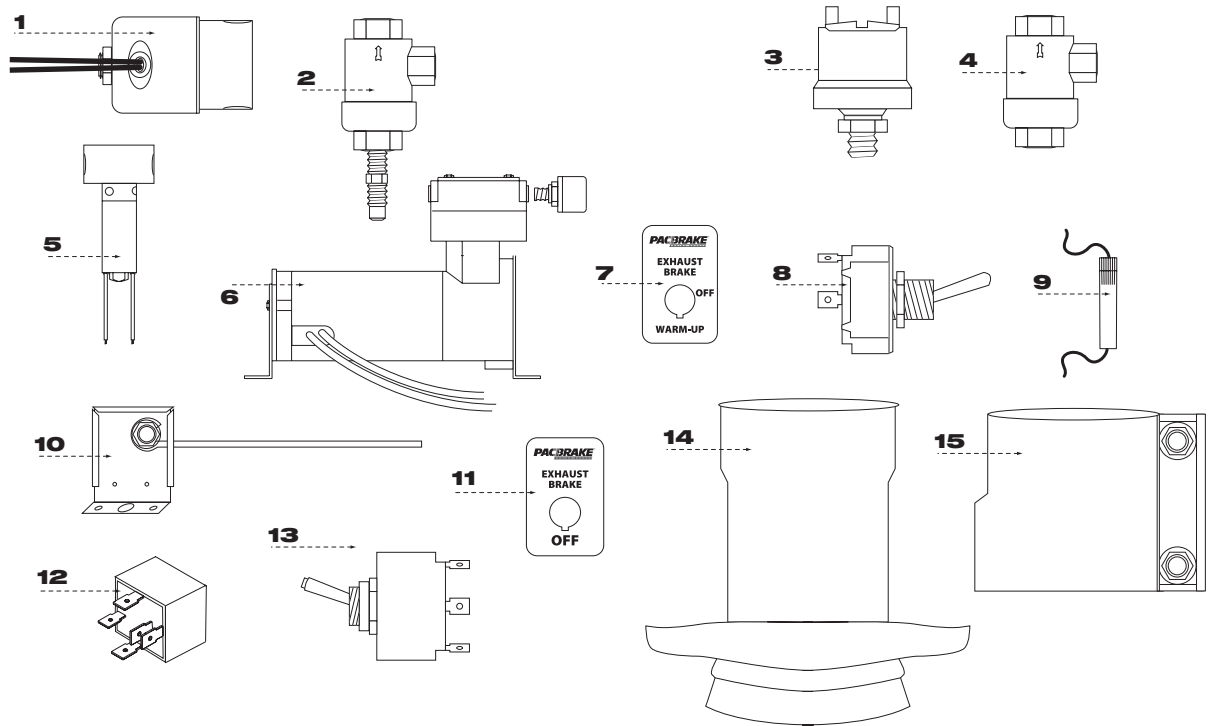

NOTE: W/AIR MEANS VEHICLE HAS ONBOARD AIR SUPPLY. W/O AIR MEANS VEHICLE HAS NO ONBOARD AIR SUPPLY.

ILLUST. #	PART #	DESCRIPTION	QTY
1(A,B,C)	SEE CHART BELOW	BRAKE HOUSING	1
2	C11876	CYLINDER	1
3	C10833	CYLINDER MUFFLER	1
4	C10825	CLEVIS & LOCK NUT	1
5	C10420	E-CLIP	1
6	C11826	CLEVIS PIN	1
7	C11827	CLEVIS PIN E-CLIP	2
8	C14096*	V-CLAMP	1
9	C10559	QUICK REL. VALVE	1
10	C10583	1/8" NPT STEEL FTG.	1
11	C11846	CAPSCREW M10 X 50MM	2

*FOR 1/2 MARMON ONLY.

ILLUST. #	BRAKE MODEL	BRAKE HSG #
1A	C10287	C10286
1B	C10297	C10296
1C	C10299	C10298

QUANTITY INCLUDED IN EACH SUBGROUP

ILLUST. #	PART #	DESCRIPTION	C10211	C10218	C11753	C11773
N.I.	C10107	WIRE BRAID HOSE	1	1	0	0
1	C11935	12V SOLENOID	1	1	0	0
2	C10559	QUICK RELEASE VALVE W/ ORIFICE FITTING	1	1	0	0
N.I.	C10570	1/8" NPT FITTING	1	1	2	2
N.I.	C10572	1/4" NPT FITTING	1	1	0	0
N.I.	C10583	1/8" NPT STEEL FITTING	1	1	1	1
N.I.	C10660	NYLON TUBE 4'	1	1	0	0
N.I.	C10668	NYLON TUBE 8'	0	0	1	1
N.I.	C11042	1/4" NPT FITTING	1	1	0	0
N.I.	C11043	FEMALE FITTING	1	1	0	0
3	C11560	PRESSURE SWITCH	0	0	1	1
4	C11580	QUICK RELEASE VALVE	0	0	1	1
5	C11590	SOLENOID VALVE	0	0	1	1
N.I.	C11721	TEE FITTING	0	0	1	1
N.I.	C11722	CLOSE NIPPLE	0	0	1	1
6	C11730	COMPRESSOR	0	0	1	1
N.I.	C11706	WIRE HARNESS	0	1	1	0
7	C11894	SWITCH PLATE	1	0	0	0
8	P01304	SWITCH	1	1	1	0
9	C11779	FUSE HARNESS	0	0	1	1
9	P01300	FUSE HARNESS	1	0	0	0
10	P01495	CLUTCH SWITCH	1	0	0	1
11	C10315	SWITCH PLATE	1	1	1	1
12	P60045	RELAY	0	0	0	1
13	C11304	LIGHTED SWITCH	1	0	0	1