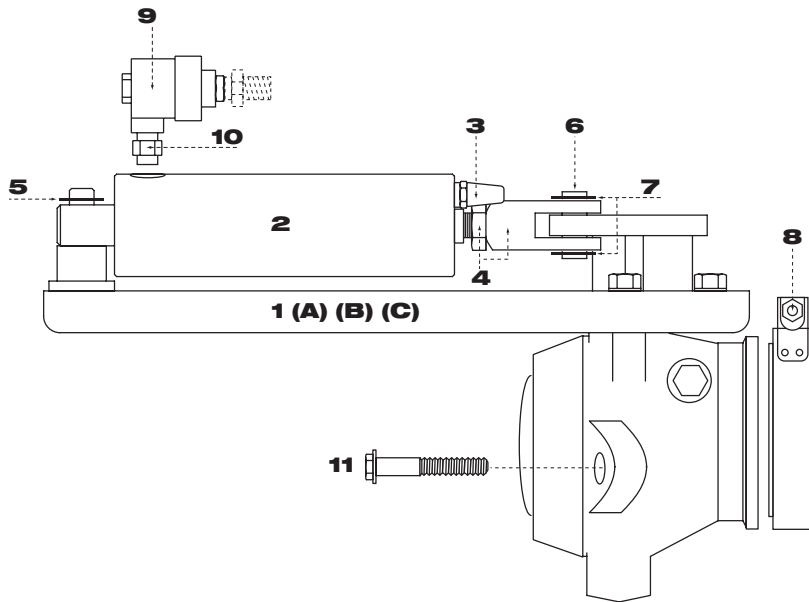

NOTE: W/AIR MEANS VEHICLE HAS ONBOARD AIR SUPPLY. W/O AIR MEANS VEHICLE HAS NO ONBOARD AIR SUPPLY.

ILLUST. #	PART #	DESCRIPTION	QTY
1(A,B,C)	SEE CHART BELOW	BRAKE HOUSING	1
2	C11876	CYLINDER	1
3	C10833	CYLINDER MUFFLER	1
4	C10825	CLEVIS & LOCK NUT	1
5	C10420	E-CLIP	1
6	C11826	CLEVIS PIN	1
7	C11827	CLEVIS PIN E-CLIP	2
8	C14096*	V-CLAMP	1
9	C10559	QUICK REL. VALVE	1
10	C10583	1/8" NPT STEEL FTG.	1
11	C11846	CAPSCREW M10 X 50MM	2

*FOR 1/2 MARMON ONLY.

ILLUST. #	BRAKE MODEL	BRAKE HSG #
1A	C10287	C10286
1B	C10297	C10296
1C	C10299	C10298

QUANTITY INCLUDED IN EACH SUBGROUP

ILLUST. #	PART #	DESCRIPTION	C10211	C10218	C11753	C11773
N.I.	C10107	WIRE BRAID HOSE	1	1	0	0
1	C11935	12V SOLENOID	1	1	0	0
2	C10559	QUICK RELEASE VALVE W/ ORIFICE FITTING	1	1	0	0
N.I.	C10570	1/8" NPT FITTING	1	1	2	2
N.I.	C10572	1/4" NPT FITTING	1	1	0	0
N.I.	C10583	1/8" NPT STEEL FITTING	1	1	1	1
N.I.	C10660	NYLON TUBE 4'	1	1	0	0
N.I.	C10668	NYLON TUBE 8'	0	0	1	1
N.I.	C11042	1/4" NPT FITTING	1	1	0	0
N.I.	C11043	FEMALE FITTING	1	1	0	0
3	C11560	PRESSURE SWITCH	0	0	1	1
4	C11580	QUICK RELEASE VALVE	0	0	1	1
5	C11590	SOLENOID VALVE	0	0	1	1
N.I.	C11721	TEE FITTING	0	0	1	1
N.I.	C11722	CLOSE NIPPLE	0	0	1	1
6	C11730	COMPRESSOR	0	0	1	1
N.I.	C11706	WIRE HARNESS	0	1	1	0
7	C11894	SWITCH PLATE	1	0	0	0
8	P01304	SWITCH	1	1	1	0
9	C11779	FUSE HARNESS	0	0	1	1
9	P01300	FUSE HARNESS	1	0	0	0
10	P01495	CLUTCH SWITCH	1	0	0	1
11	C10315	SWITCH PLATE	1	1	1	1
12	P60045	RELAY	0	0	0	1
13	C11304	LIGHTED SWITCH	1	0	0	1