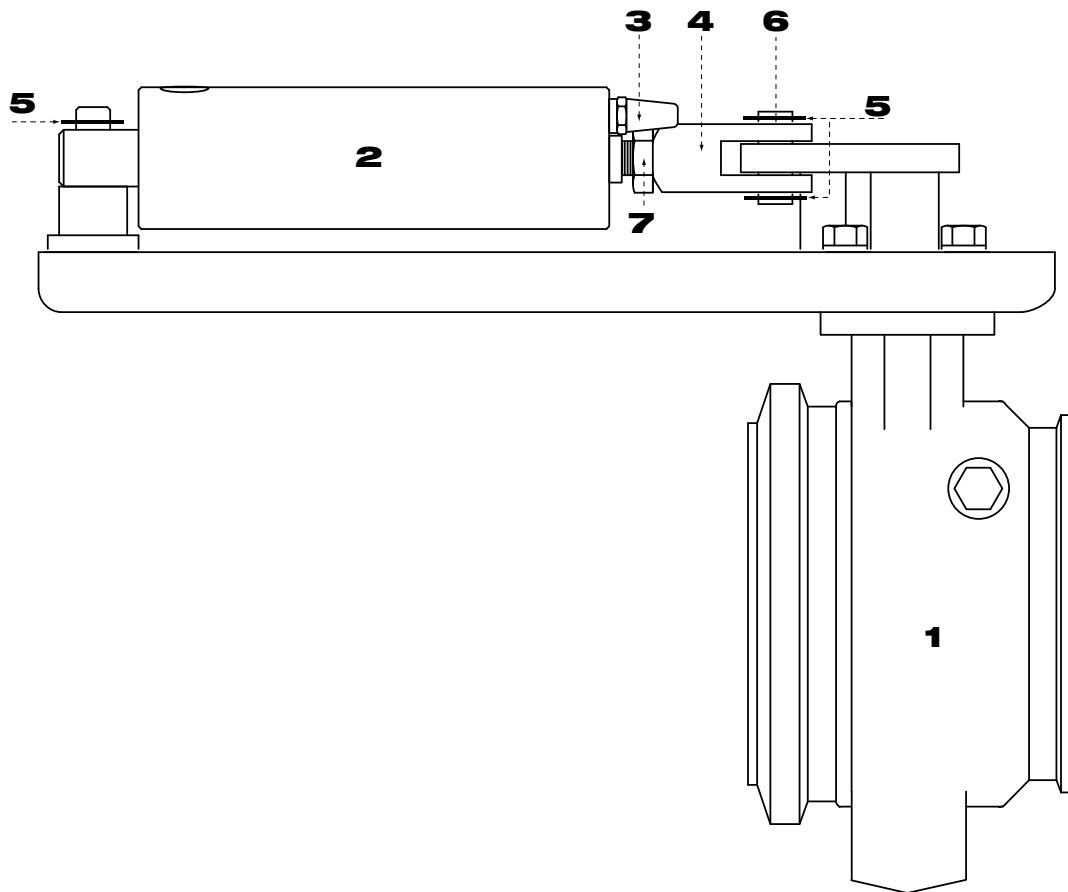

## JOHN DEERE 8.1L APPLICATIONS

**DESCRIPTION**                      **BRAKE #**  
 JOHN DEERE 8.1L                      C20381

ILLUST. #	PART #	DESCRIPTION	QTY
1	C20381A	BRAKE HOUSING	1
2	C11596	CYLINDER	1
3	C10833	CYLINDER MUFFLER	1
4	C18002	CLEVIS	1
5	C10420	E-CLIP	3
6	C18003	CLEVIS PIN	1
7	C10430	CLEVIS JAM NUT	1