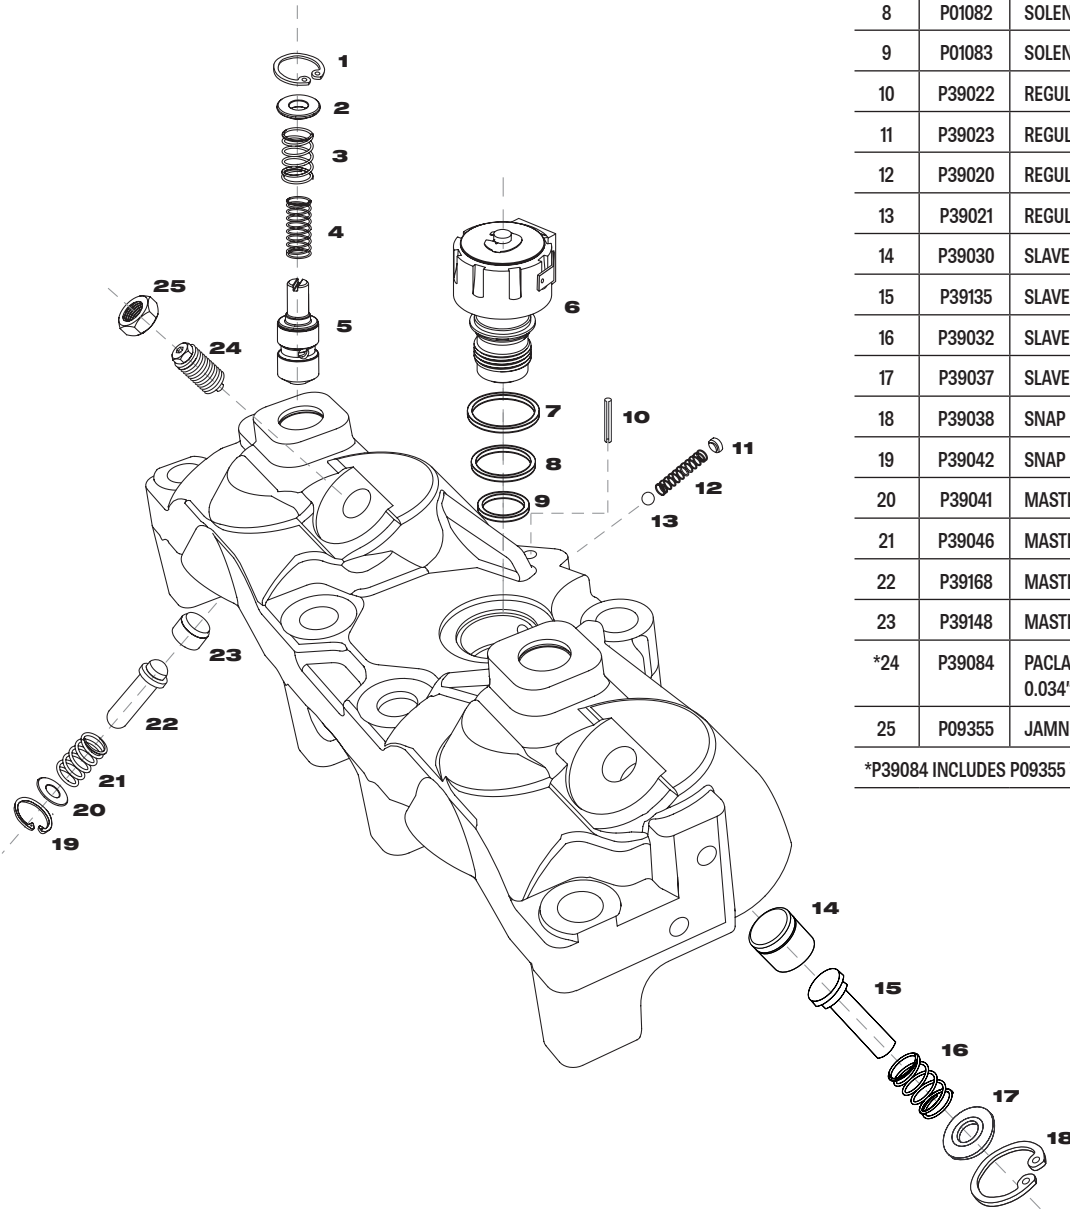

P-39E

ENGINE BRAKE PARTS GUIDE

APPLICATION | CATERPILLAR C-15/C-16 3406E ENGINES
FOR ENGINES WITH SERIAL NUMBER PREFIX OF BXS ONLY

P-39E - P39017 HOUSING ASSEMBLY

#	PART #	DESCRIPTION	QTY
1	P15561	SNAP RING	2
2	P38015	WASHER	2
3	P11434	OUTER CONTROL VALVE SPRING, WHITE	2
4	P11435	INNER CONTROL VALVE SPRING, NATURAL	2
5	P01500	CONTROL VALVE	2
6	P39015	SOLENOID 12VOLT D/L	1
7	P01081	SOLENOID SEAL-UPPER	1
8	P01082	SOLENOID SEAL-CENTER	1
9	P01083	SOLENOID SEAL-LOWER	1
10	P39022	REGULATOR SPRING PIN	1
11	P39023	REGULATOR RETAINER	1
12	P39020	REGULATOR SPRING	1
13	P39021	REGULATOR BALL	1
14	P39030	SLAVE PISTON, 1.250" O.D.	2
15	P39135	SLAVE PISTON LINK	2
16	P39032	SLAVE PISTON SPRING, RED	2
17	P39037	SLAVE RETAINER	2
18	P39038	SNAP RING	2
19	P39042	SNAP RING	2
20	P39041	MASTER RETAINER	2
21	P39046	MASTER LINK SPRING, NATURAL	2
22	P39168	MASTER LINK	2
23	P39148	MASTER PISTON, 0.750" O.D.	2
*24	P39084	PAFLASH ADJUSTING SCREW, 0.034" PROTRUSION	2
25	P09355	JAMNUT 1/2 NF	2

*P39084 INCLUDES P09355 WHEN SOLD SEPARATELY

ATTACHING GROUP

#	PART #	DESCRIPTION	QTY
1	P39072	CAPSCREW-P39 SERIES	12
2	P39077	STUD-P39	3**
3	P39073	NUT-HEAVY HEX	3**
4	P39048	SUPPORT TUBE - P39	3**
5	P39074	WASHER-P39	12

OPTIONAL ITEMS

#	PART #	DESCRIPTION	QTY
1	P60125	SWITCH PLATE	1
2	P02957	TOGGLE SWITCH-1/2/3	1
3	P01305	SWITCH PLATE-OFF	1
4	P01304	TOGGLE SWITCH - ON/OFF	1
5	P11494	SOLENOID SOCKET	1