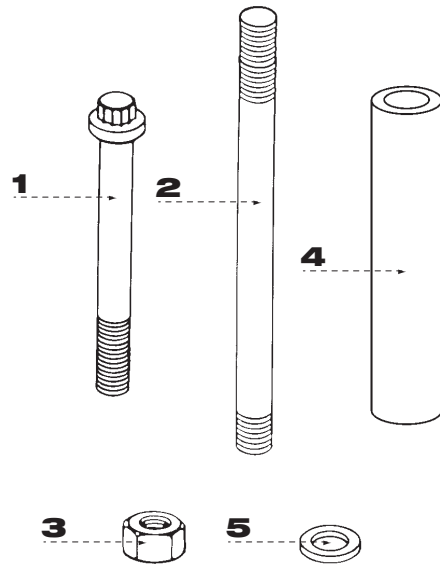

P-39E

ENGINE BRAKE PARTS GUIDE

APPLICATION | CATERPILLAR C-15/C-16 3406E ENGINES
FOR ENGINES WITH SERIAL NUMBER PREFIX OF BXS ONLY

P-39E - P39017 HOUSING ASSEMBLY

#	PART #	DESCRIPTION	QTY
1	P15561	SNAP RING	2
2	P38015	WASHER	2
3	P11434	OUTER CONTROL VALVE SPRING, WHITE	2
4	P11435	INNER CONTROL VALVE SPRING, NATURAL	2
5	P01500	CONTROL VALVE	2
6	P39015	SOLENOID 12VOLT D/L	1
7	P01081	SOLENOID SEAL-UPPER	1
8	P01082	SOLENOID SEAL-CENTER	1
9	P01083	SOLENOID SEAL-LOWER	1
10	P39022	REGULATOR SPRING PIN	1
11	P39023	REGULATOR RETAINER	1
12	P39020	REGULATOR SPRING	1
13	P39021	REGULATOR BALL	1
14	P39030	SLAVE PISTON, 1.250" O.D.	2
15	P39135	SLAVE PISTON LINK	2
16	P39032	SLAVE PISTON SPRING, RED	2
17	P39037	SLAVE RETAINER	2
18	P39038	SNAP RING	2
19	P39042	SNAP RING	2
20	P39041	MASTER RETAINER	2
21	P39046	MASTER LINK SPRING, NATURAL	2
22	P39168	MASTER LINK	2
23	P39148	MASTER PISTON, 0.750" O.D.	2
*24	P39084	PAFLASH ADJUSTING SCREW, 0.034" PROTRUSION	2
25	P09355	JAMNUT 1/2 NF	2

*P39084 INCLUDES P09355 WHEN SOLD SEPARATELY

ATTACHING GROUP

#	PART #	DESCRIPTION	QTY
1	P39072	CAPSCREW-P39 SERIES	12
2	P39077	STUD-P39	3**
3	P39073	NUT-HEAVY HEX	3**
4	P39048	SUPPORT TUBE - P39	3**
5	P39074	WASHER-P39	12

OPTIONAL ITEMS

#	PART #	DESCRIPTION	QTY
1	P60125	SWITCH PLATE	1
2	P02957	TOGGLE SWITCH-1/2/3	1
3	P01305	SWITCH PLATE-OFF	1
4	P01304	TOGGLE SWITCH - ON/OFF	1
5	P11494	SOLENOID SOCKET	1