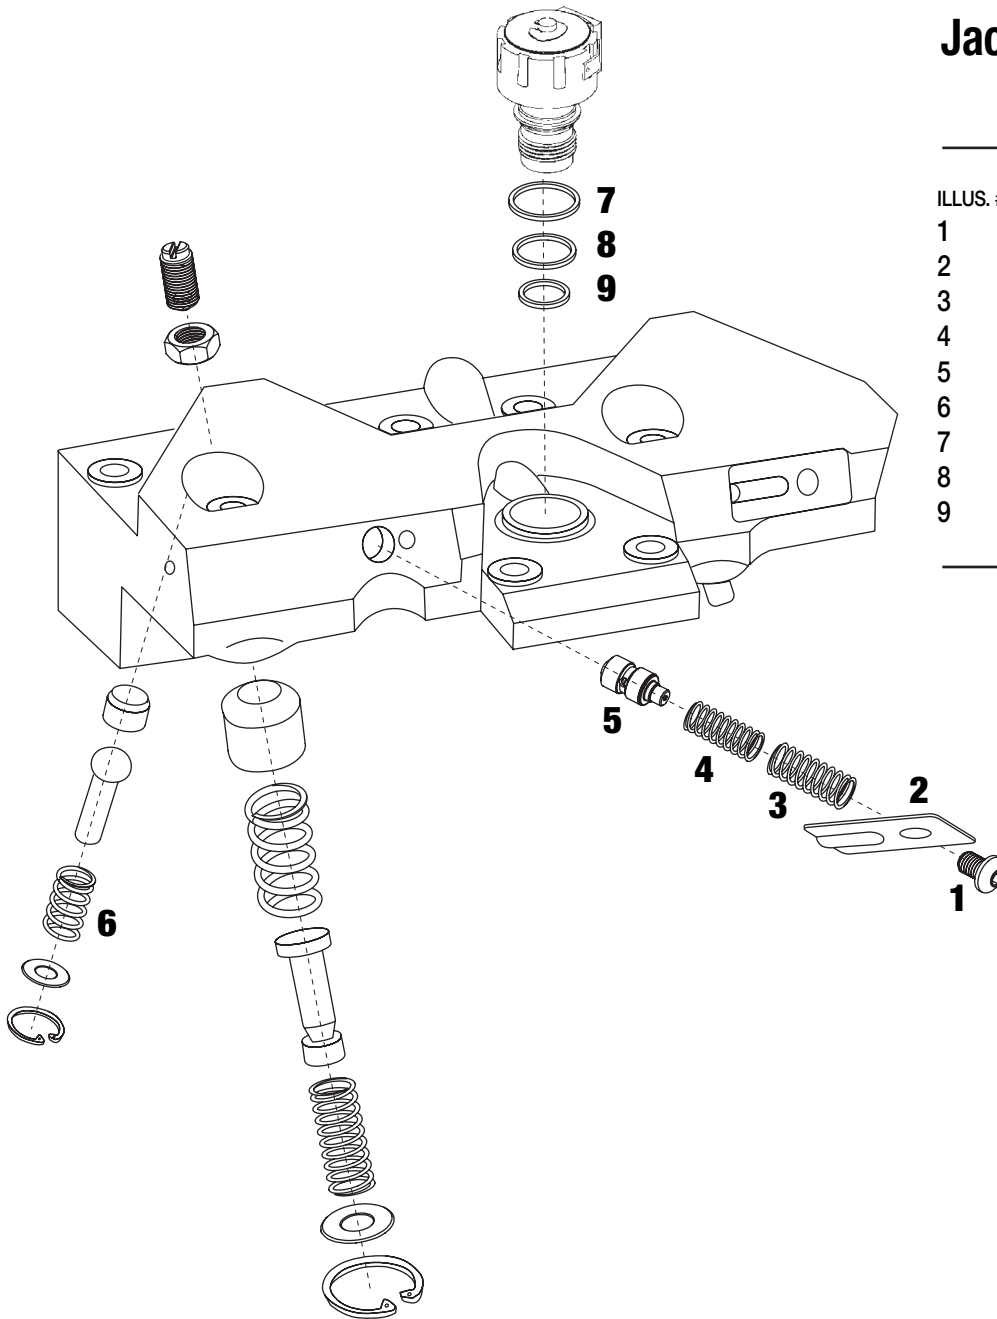

Part N. P19654

Tune Up Kit

Engine Application:
Caterpillar
3406E C-15/C-16/C-18*

Fits Models:
Jacobs® 340, 340A, 340B,
340C

ILLUS. #	PART#	DESCRIPTION	QTY.
1	P03790	C/V Screw	6
2	P18222	C/V Cover	6
3	P11434	Outer Spring	6
4	P39100	Inner Spring	6
5	P11930	Control Valve	6
6	P39046	Master Link Spring	6
7	P01081	Upper Solenoid Seal	3
8	P01082	Center Solenoid Seal	3
9	P01083	Lower Solenoid Seal	3