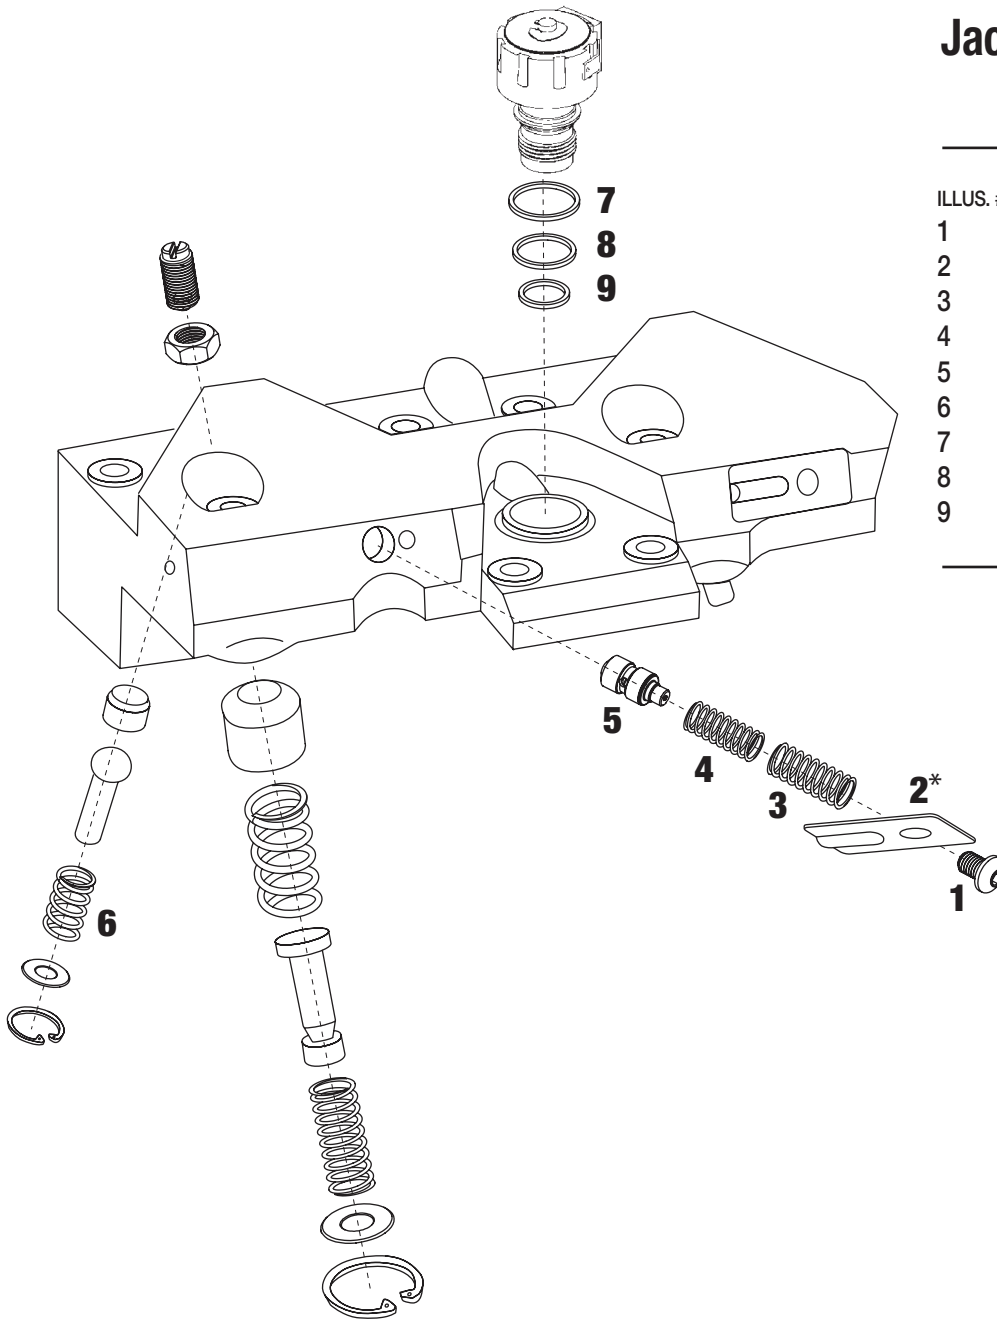

# Part N. P19654

# Tune Up Kit

**Engine Application:**  
**Caterpillar**  
**3406E C-15/C-16/C-18\***

**Fits Models:**  
**Jacobs® 340, 340A, 340B,**  
**340C**

ILLUS. #	PART#	DESCRIPTION	QTY.
1	P03790	C/V Screw	6
2	P18222	C/V Cover*	-
3	P11434	Outer Spring	6
4	P39100	Inner Spring	6
5	P11930	Control Valve	6
6	P39046	Master Link Spring	6
7	P01081	Upper Solenoid Seal	3
8	P01082	Center Solenoid Seal	3
9	P01083	Lower Solenoid Seal	3