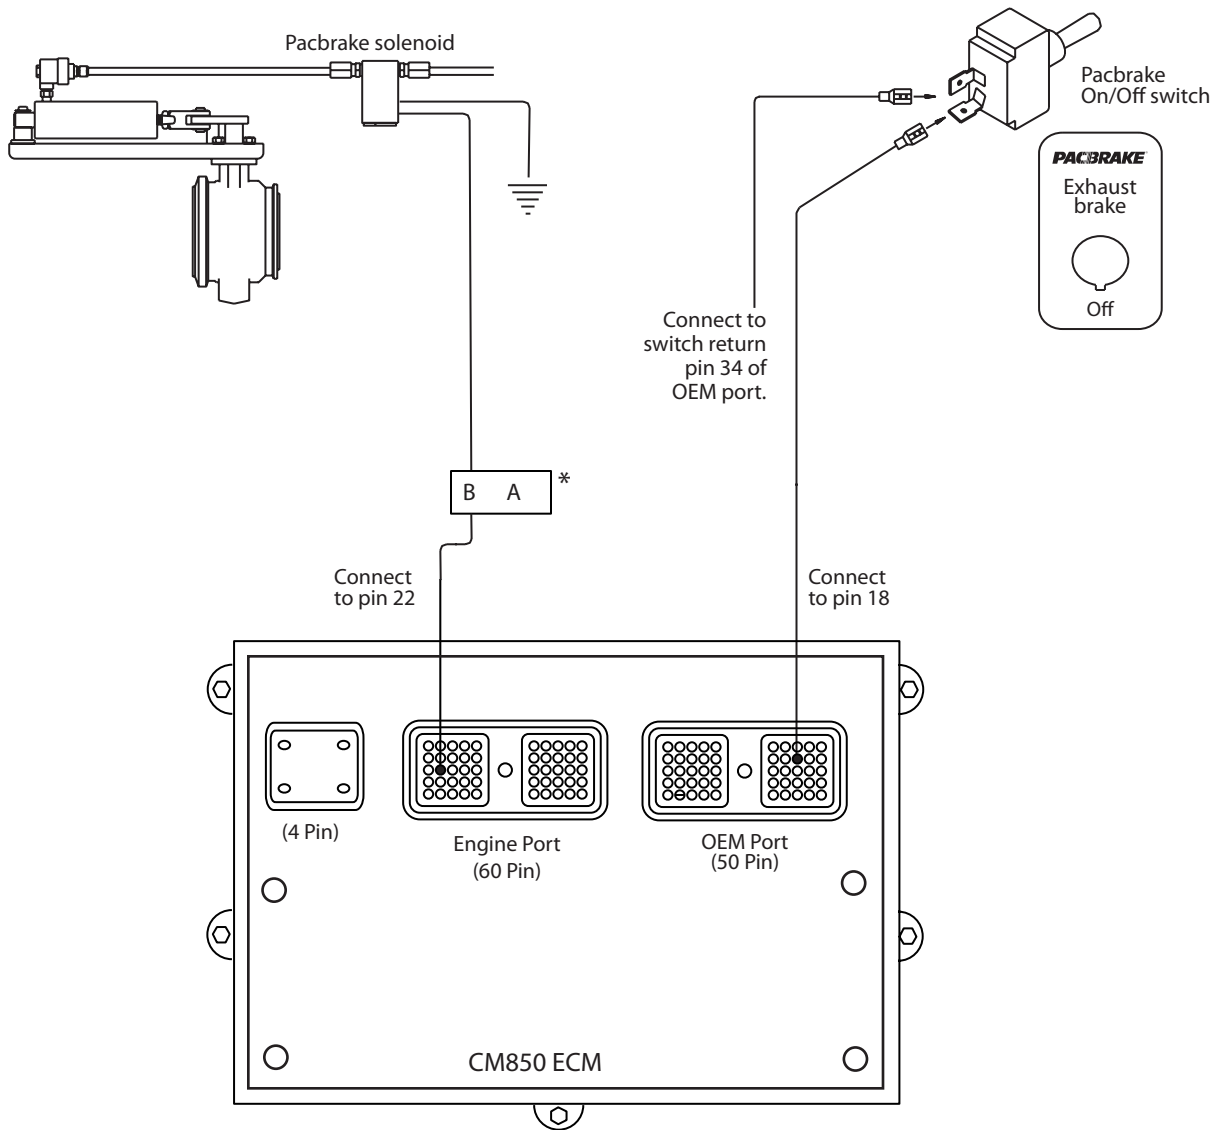

Pacbrake Exhaust Brake Wiring Schematic For:

CUMMINS ISB/ISC/ISL c/w CM 850 Electronic Control Module

On Vehicles: (WITHOUT) Allison WT transmission (WITHOUT) ABS braking (WITH) on-board air system

Please check our website www.pacbrake.com for the most current version of this schematic.

NOTE:

- Information for this schematic was derived from vehicle systems at the date of this printing.
- Updates or variations by vehicle manufacturers constituting changes will not be the responsibility of Pacbrake.

*Cummins weather-pac connector at rear of cylinder head.