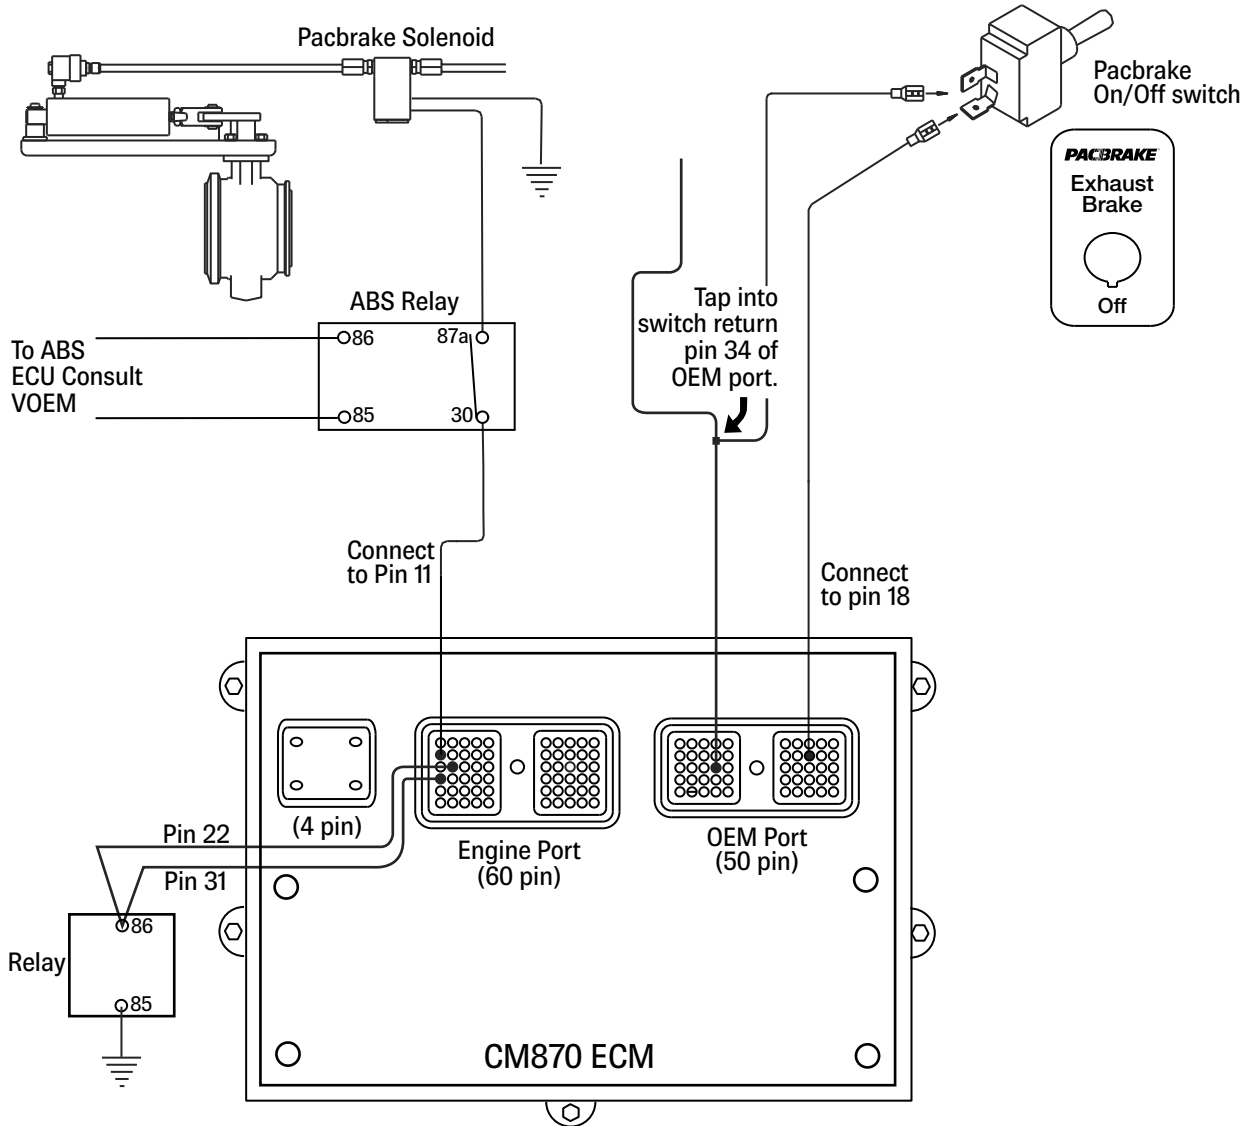

CUMMINS ISX c/w CM 870 Electronic Control Module

On Vehicles: (WITHOUT) Allison transmission (WITH) ABS braking (WITH) on-board air system

NOTE:

- Information for this schematic was derived from vehicle systems at the date of this printing.
- Updates or variations by vehicle manufacturers constituting changes will not be the responsibility of Pacbrake.