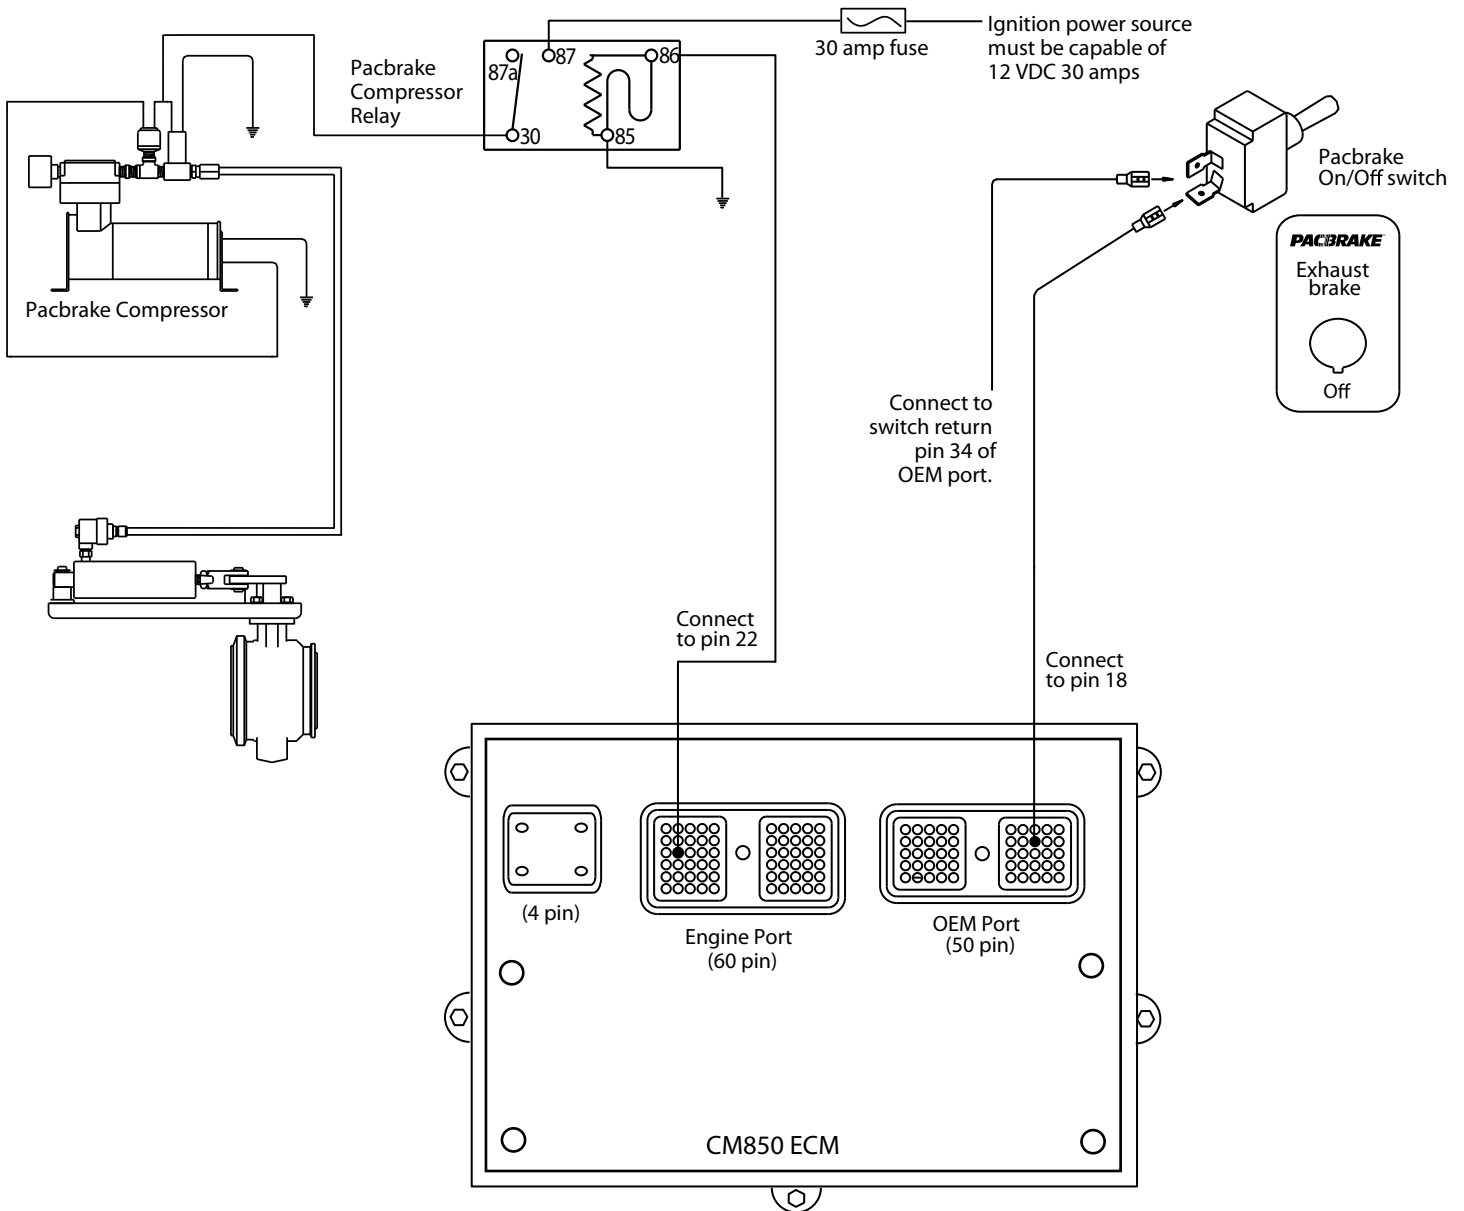

Pacbrake Exhaust Brake Wiring Schematic

CUMMINS ISB/ISC/ISL c/w CM 850 Electronic Control Module

On Vehicles: (WITHOUT) Allison transmission (WITHOUT) ABS braking (WITHOUT) on-board air system

NOTE:

- Information for this schematic was derived from vehicle systems at the date of this printing.
- Updates or variations by vehicle manufacturers constituting changes will not be the responsibility of Pacbrake.

*Cummins weather-pac connector at rear of cylinder head.