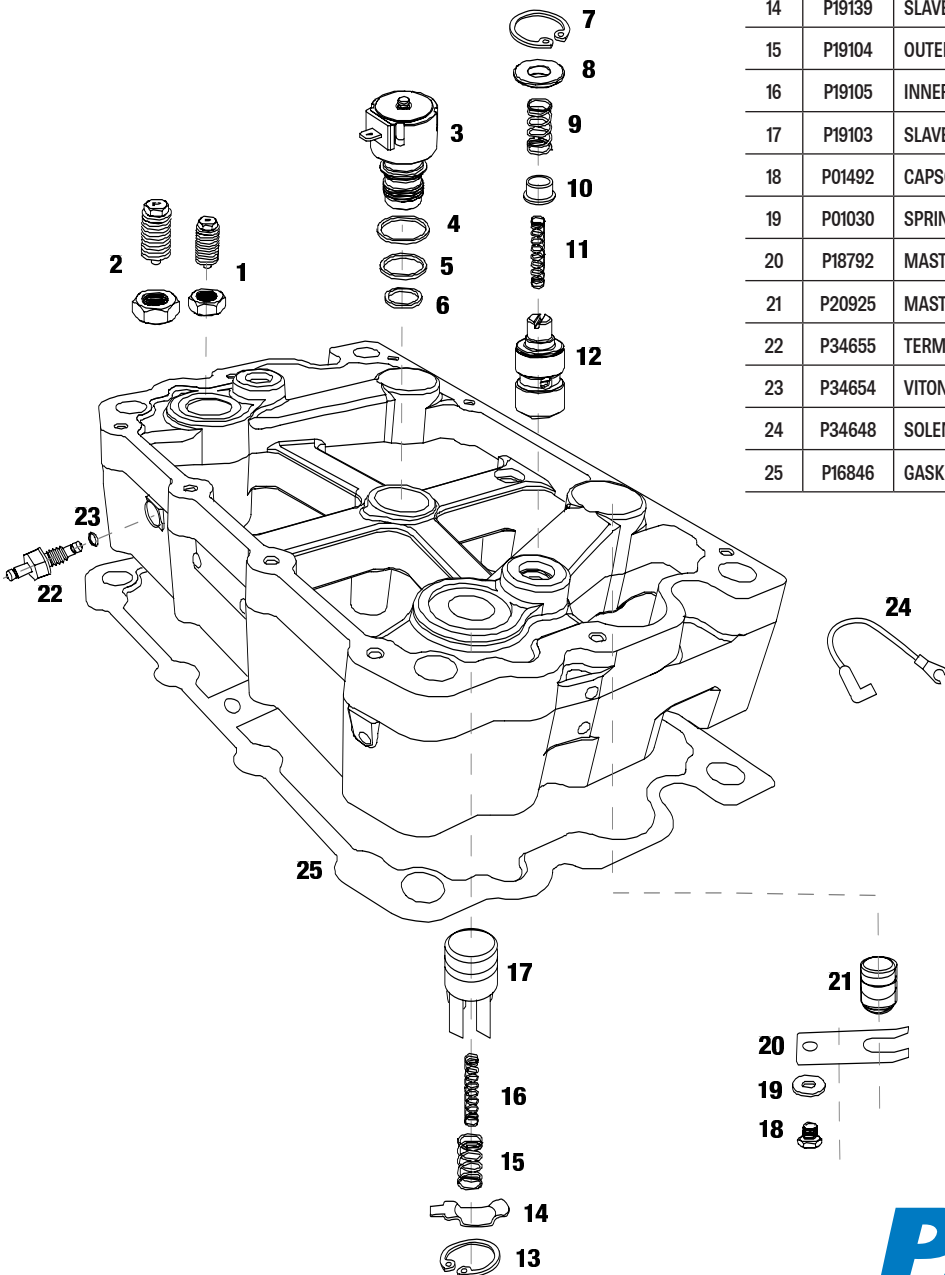

# P-14

# P14 - P14007 HOUSING ASSEMBLY

#	PART #	DESCRIPTION	QTY
1	P39051	PAFLASH & NUT 1/2" NF	2
2	P14008	PAFLASH ADJUSTING SCREW-P14	2
3	P04205	SOLENOID-12VOLT	1
4	P01081	SOLENOID SEAL-UPPER	1
5	P01082	SOLENOID SEAL-CENTER	1
6	P01083	SOLENOID SEAL-LOWER	1
7	P15561	SNAP RING	1
8	P38015	PLAIN WASHER	2
9	P11436	OUTER CONTROL VALVE SPRING	2
10	P14100	COLLAR	2
11	P11437	INNER CONTROL VALVE SPRING	2
12	P11930	CONTROL VALVE	2
13	P39038	SNAP RING	2
14	P19139	SLAVE PISTON SPRING RETAINER	2
15	P19104	OUTER SLAVE PISTONSPRING-N14	2
16	P19105	INNER SLAVE PISTON SPRING-N14	2
17	P19103	SLAVE PISTON-N14	2
18	P01492	CAPSCREW-1/4X1/2 HEXHEAD	2
19	P01030	SPRING RETAINER	2
20	P18792	MASTER PISTON SPRING-455B/C	2
21	P20925	MASTER PISTON ASSEMBLY-N14	2
22	P34655	TERMINAL	1
23	P34654	VITON O-RING	1
24	P34648	SOLENOID TO TERMINAL HARNESS	1
25	P16846	GASKET (METAL)	1

## ATTACHING GROUP

#	PART #	DESCRIPTION	QTY
1	P19295	CAPSCREW	18

## ELECTRICAL GROUP

#	PART #	DESCRIPTION	QTY
1	P20800	HARNESS P-14	1